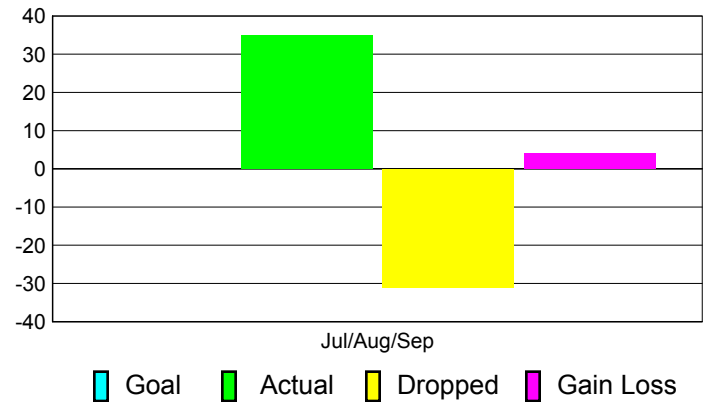

Membership Results 2011-2012

Goal, New, Dropped, Gain/Loss

Comparison of Membership Gain/Loss

Current Year Compared to the Previous Year