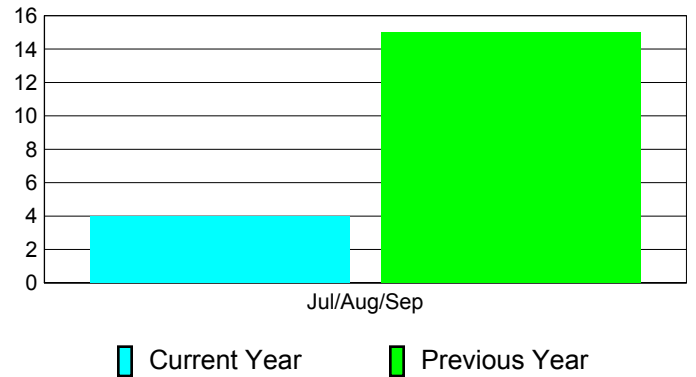

Membership Results
2011-2012

Membership
2010-2011

| Month | Net Memb Goal | Actual New Memb | Actual Dropped Memb | Gain/Loss of Memb | Gain/Loss of Memb |
|---------------|---------------|-----------------|---------------------|-------------------|-------------------|
| Jul/Aug/Sep | | 35 | -31 | 4 | 15 |
| Totals | | 35 | -31 | 4 | 15 |

Membership Results 2011-2012

Goal, New, Dropped, Gain/Loss

Comparison of Membership Gain/Loss

Current Year Compared to the Previous Year

Gender Comparison 2011-2012

Jul/Aug/Sep

Male Female